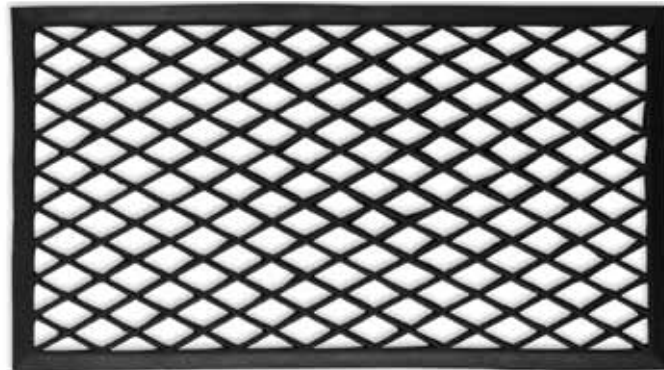

Bee Our Guest Doormat 754621 \$ 15.00 ea. 2pcs/pk

RECYCLED RUBBER DOORMATS

Durable, year round mat. 100% recycled rubber. Made to withstand any weather conditions. Anti-slip constructed back that stays in place when wiping shoes.

Sun Scroll CAMZ12891 \$ 15.00 ea. 2pcs/pk
18 x 30"

Pineapple Scroll CAMZ15106 \$ 15.00 ea. 2pcs/pk
18 x 30"

Heart Scroll Half Moon Pin CAMZ12897 \$ 15.00 ea. 2pcs/pk
18 x 30"

Scroll Half Moon CAMZ12893 \$ 15.00 ea. 2pcs/pk
18 x 30"