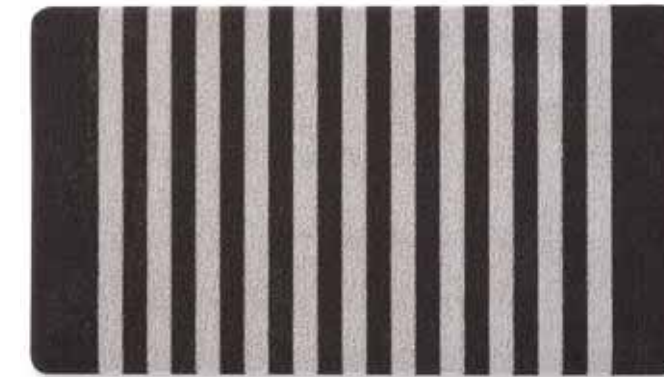

Black and White Stripe Tufted Mat CAMZ13152 $ 20.00 ea. 2pcs/pk
17.75 x 29.5"