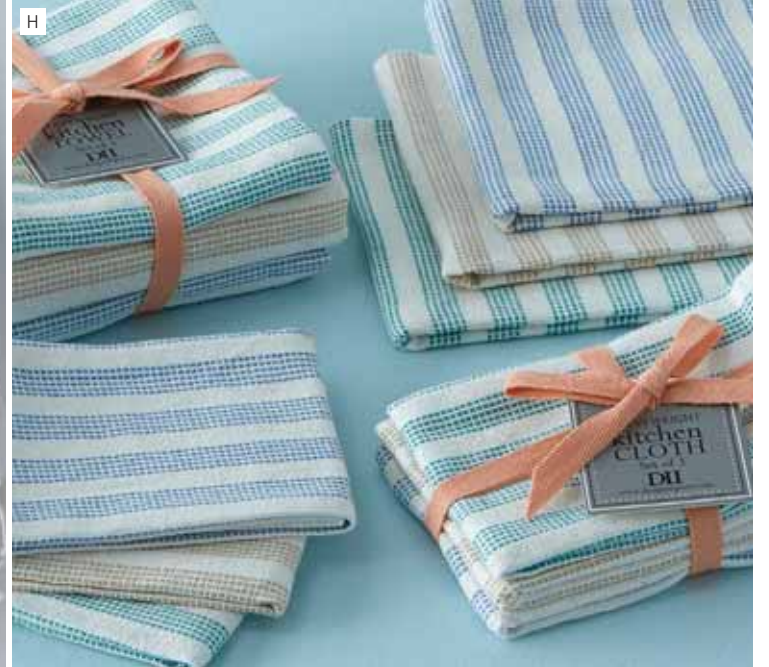

SEASHORE

A. SEASHORE TABLETOP - left to right
Seashore Embroidered Placemat 751550 $ 4.25 ea. 12pcs/pk
Seashore Embroidered Table Runner 751551 $13.50 ea. 2pcs/pk
Seashore Embroidered Napkin 751552 $ 3.00 ea. 12pcs/pk

B. UNDER THE SEA NAPKIN RINGS - left to right
Sea Turtle Napkin Ring 22981 $ 3.00 ea. 12pcs/pk
Seahorse Napkin Ring 22980 $ 3.00 ea. 12pcs/pk
Starfish Napkin Ring 22982 $ 3.00 ea. 12pcs/pk
Cast brass with antique silver finish · Ring wrapped with natural fiber

C. SEASHORE FOUTA TABLETOP
Seashore Stripe Fouta Throw/Tablecloth 753660 $15.00 ea. 2pcs/pk
39 x 78" including fringe · Perfect as a blanket, sarong, beach towel, tablecloth and more!

D. SEASHORE CERAMIC LANTERN
Sea Shell Lantern 90349 $12.50 ea. 2pcs/pk
8 x 6" · Hand-painted stoneware

E. BEACH TURTLE EMBELLISHED POTHOLDER GIFT SET
Beach Turtle Embellished Potholder Gift Set 751570 $ 6.75 ea. 4sets/pk
Set includes 1 woven dishtowel folded inside an embellished potholder

F. SHELL COLLECTOR EMBELLISHED DISHTOWELS - left to right
Starfish Embellished Dish Towel 751566 $ 4.50 ea. 12pcs/pk
Seashell Embellished Dish Towel 751569 $ 4.50 ea. 12pcs/pk
Sand Dollar Embellished Dish Towel 751568 $ 4.50 ea. 12pcs/pk
Sea Turtle Embellished Dish Towel 751567 $ 4.50 ea. 12pcs/pk

G. SEASHORE FOUTA STRIPE TOWELS - left to right
Del Mar Stripe Fouta Towel - 20 x 30" 751562 $ 3.75 ea. 6pcs/pk
Shoreline Stripe Fouta Towel - 20 x 30" 751563 $ 3.75 ea. 6pcs/pk

H. TIDEPOL HEAVYWEIGHT ESSENTIALS
Tidepool Dish Towel Set of 3 751564 $ 9.00 ea. 3sets/pk
Tidepool Dishcloth Set of 3 751565 $ 4.50 ea. 6sets/pk
*Heavyweight, ultra absorbent dishcloths and dishtowels
Sets include 1 of each color shown, tied with ribbon and hang tag*

J. BEACH TURTLE DISHTOWELS
Beach Turtle Dish Towel Set of 2 751561 $ 7.00 ea. 4sets/pk
Set includes 1 of each dishtowel shown

K. CORAL REEF JACQUARDS
Coral Reef Jacquard Dish Towels 751573 $ 3.50 ea. 12pcs/pk
Mixed 12 pack includes 4 of each design shown