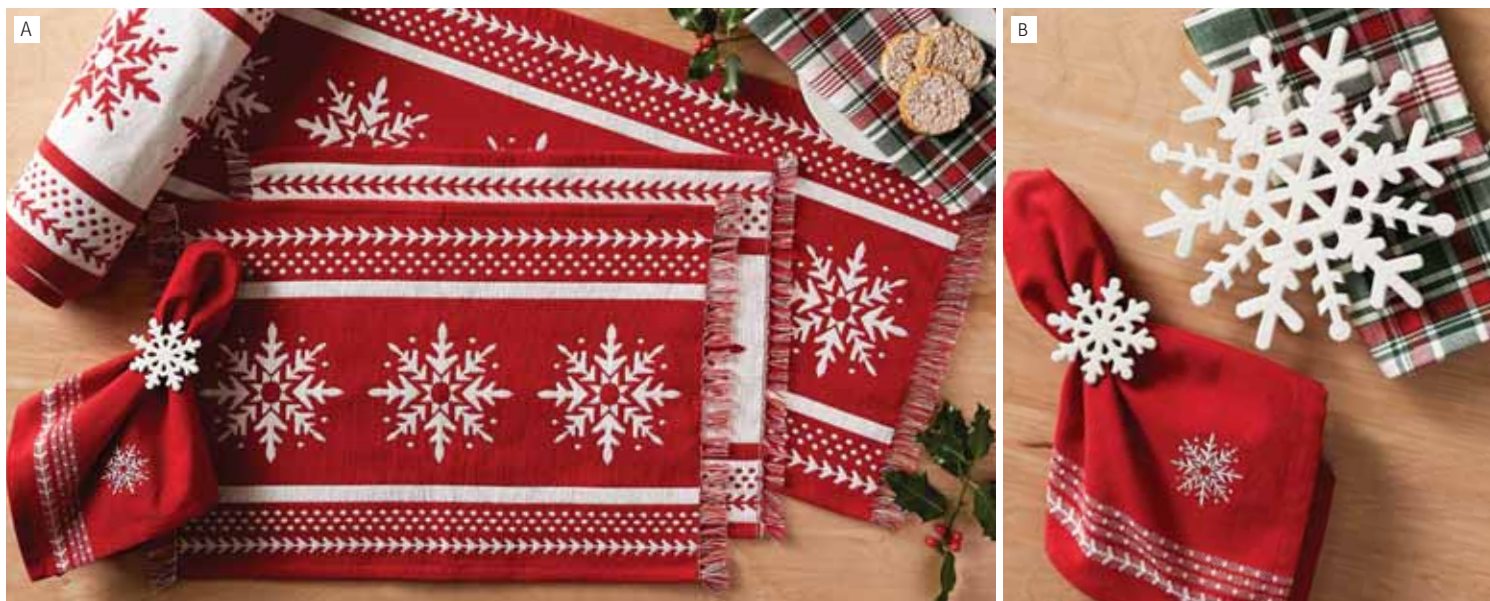

NORDIC CHRISTMAS

SEASONAL