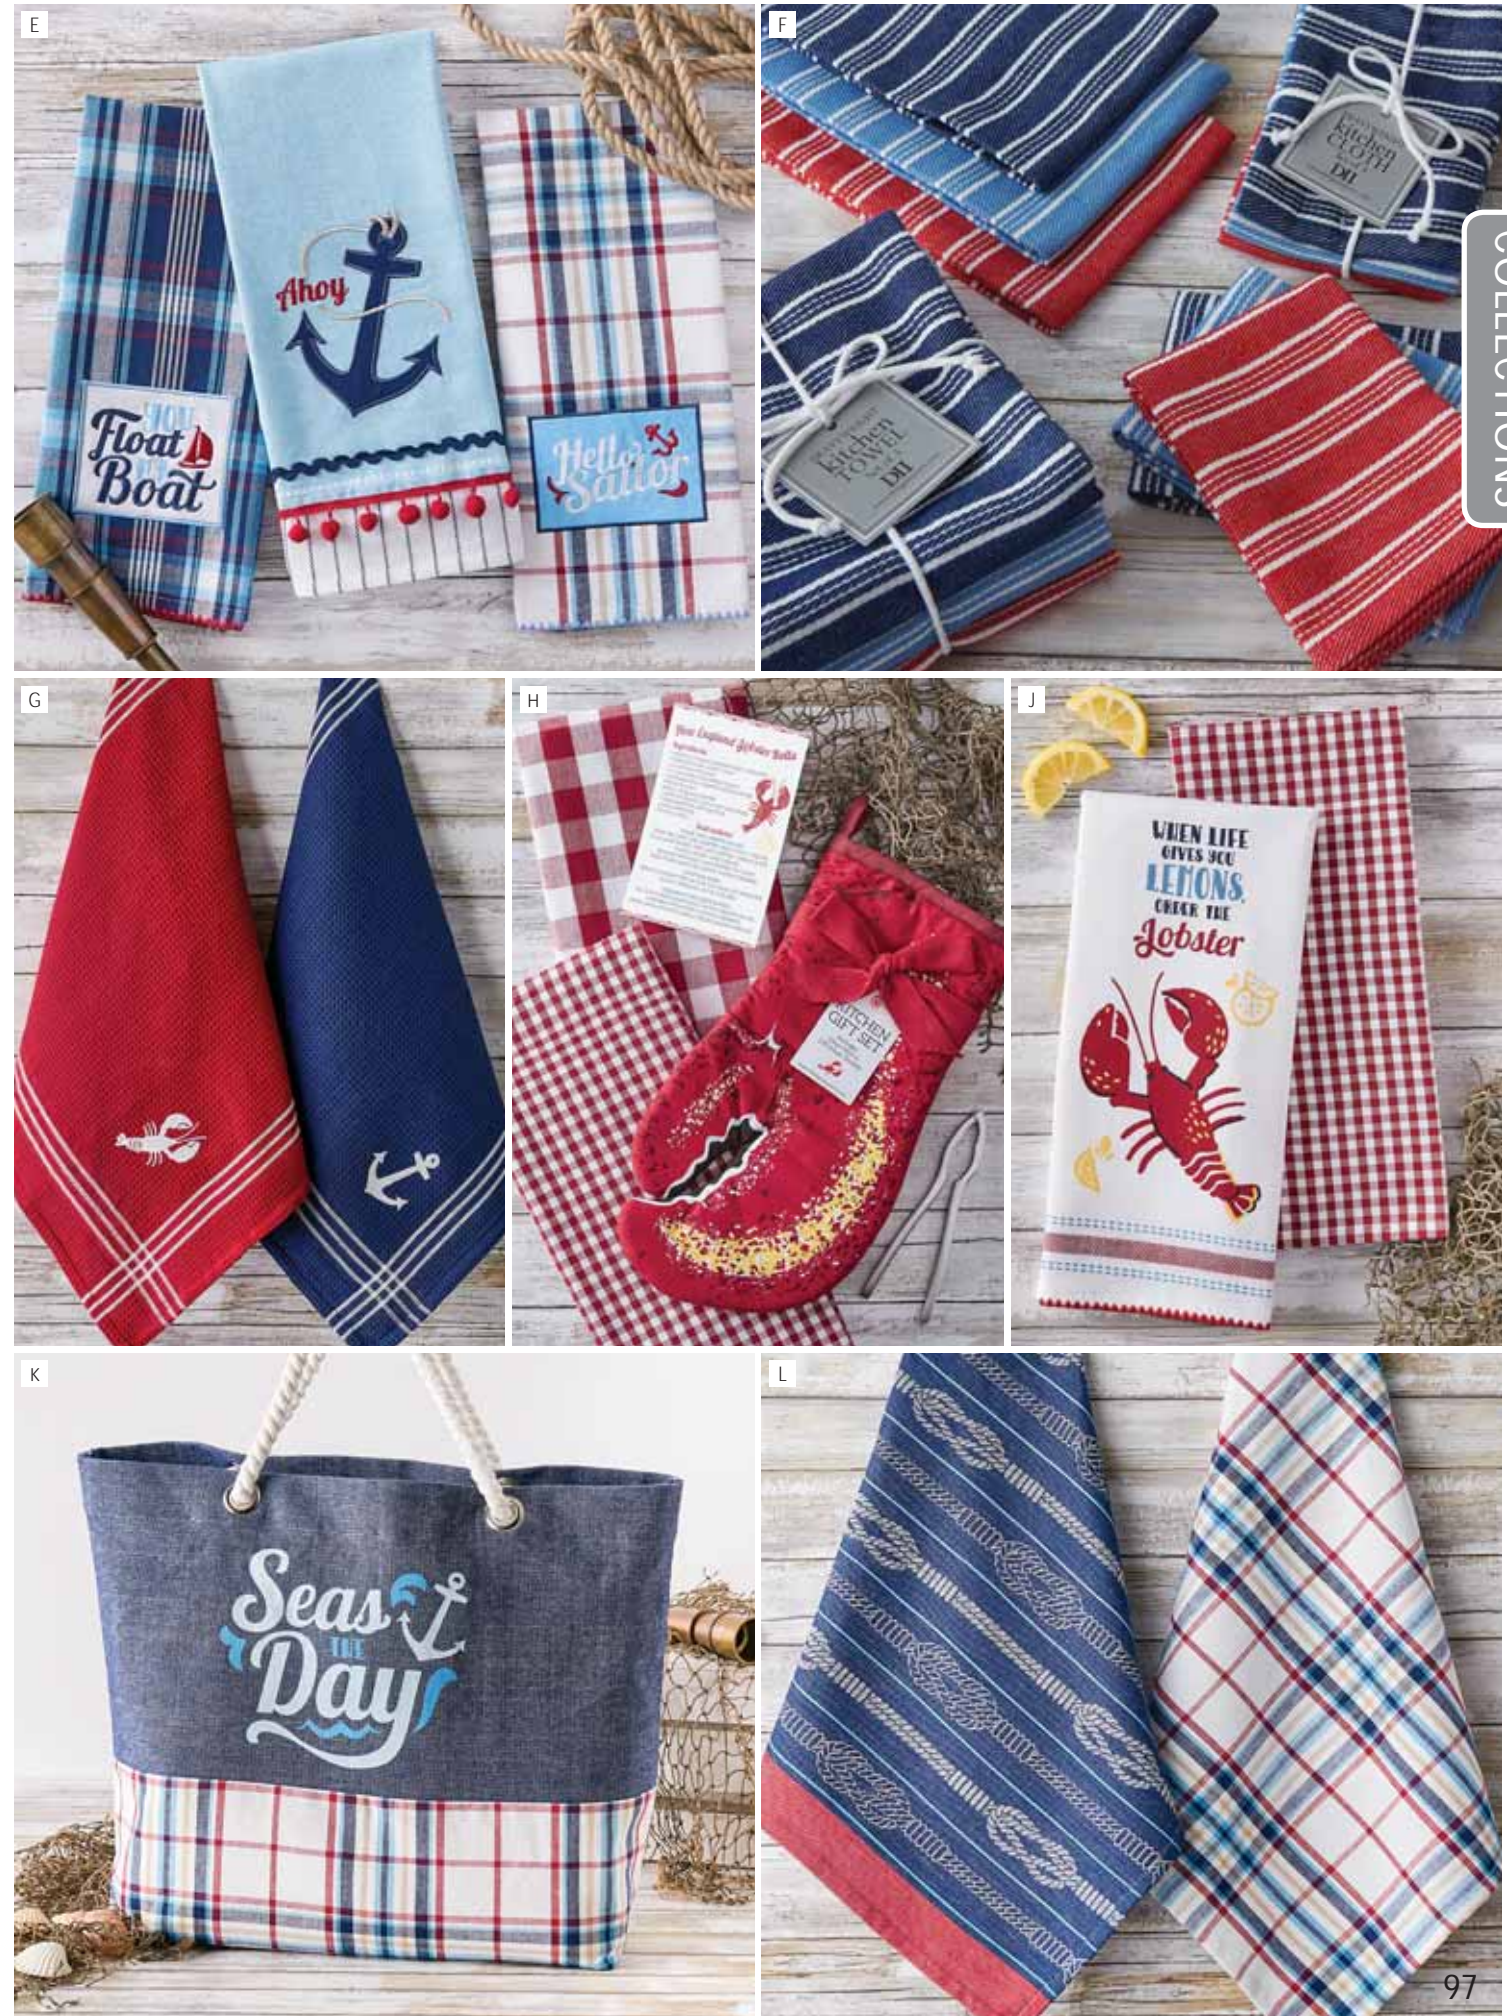

- F. HEAVYWEIGHT ESSENTIALS**
- Starboard Stripe Heavyweight Dishtowel Set of 3 751529 \$ 9.00 ea. 3sets/pk
 - Starboard Stripe Heavyweight Dishcloth Set of 3 751530 \$ 4.50 ea. 6sets/pk
 - Heavyweight, ultra absorbent dishcloths and dishtowels
 - Sets include 1 of each color shown, tied with rope and hang tag
- G. NANTUCKET EMBROIDERED WAFFLE DISHTOWELS**
- Nantucket Embroidered Dishtowels 754491 \$ 3.50 ea. 12pcs/pk
 - Mixed dozen includes 6 of each dishtowel shown
- H. LOBSTER CLAW KITCHEN GIFT SET**
- Lobster Claw Gift Set 754505 \$10.00 ea. 4sets/pk
 - Set includes 2 checker dishtowels, rolled inside a printed oven mitt - Tied with ribbon and recipe card
- J. ORDER THE LOBSTER DISHTOWELS**
- Lobster Dishtowel Set of 2 754503 \$ 6.00 ea. 4sets/pk
 - Set includes 1 of each dishtowel shown
- K. SEAS THE DAY PRINTED TOTE**
- Seas the Day Printed Tote 754487 \$11.00 ea. 2pcs/pk
 - 19 x 15 x 5" gusset - 100% cotton with rope handles
- L. NAUTI KNOTS DISHTOWELS**
- Nauti Knots Dishtowel Set of 2 754500 \$ 6.25 ea. 4sets/pk
 - Set includes 1 jacquard dishtowel and 1 plaid dishtowel